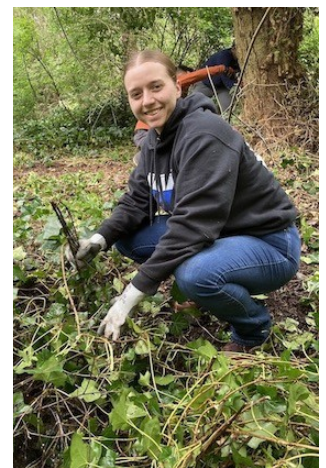

Joseph Whidbey State Park Invasive English Ivy Removed Thanks to this great Navy Team of volunteers!

**TEAM
work
with
a
smile!
Go
Navy!**

Visit Our Website

FriendsOfWhidbeyStateParks.org

Like us on 