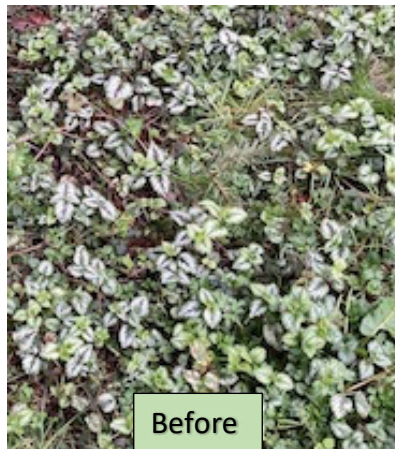

## Yellow Archangel – 1<sup>st</sup> Pull Completed!

March 2024

Yellow Archangel is a fast-growing invasive weed. It's one of the top 10 weeds to remove in Island County.

Thanks to the Friends volunteers who are making progress clearing it from the park!

*Variegated variety has silvery-grey markings on leaves. Flowers are yellow, small and grow on short, upright stems.*

[Website](https://www.friendsofwhidbeystateparks.org)

[FriendsofWhidbeyStateParks.org](https://www.friendsofwhidbeystateparks.org)